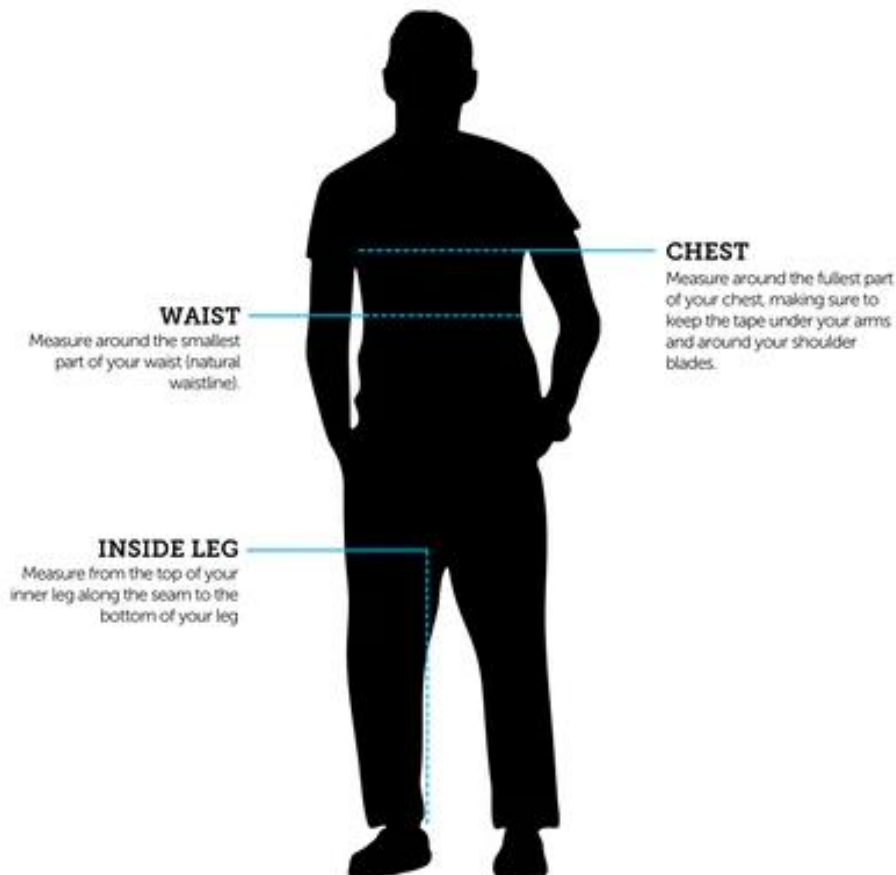

These can also be ordered up at the clubrooms or at the next club night.

Please make sure that you check the correct sizing guide for the brand that you are wanting:

Please get your orders sent into Maureen at: a.j.coleman@xtra.co.nz or via text on 027 3337786 or catch up in person to place your clothing order

MENS SIZE GUIDE

SIZE	CHEST	WAIST	INSIDE LEG
XS	85	80	81
S	91	84	82
M	97	88	82
L	103	93	82
XL	109	98	82
2XL	117	104	83
3XL	125	111	83
4XL	133	117	84
5XL	141	123	84
6XL	149	126	85
8XL	157	130	85

HOW TO MEASURE YOURSELF

All measurements that are listed below are in centimeters and based on actual body measurements, not garment measurements.

Betacraft:

WOMENS SIZE GUIDE

SIZE	CHEST	WAIST	HIPS	INSIDE LEG
XS	82	75	92	76
S	87	80	97	77
M	97	85	102	77
L	102	90	107	78
XL	107	95	112	78
2XL	112	100	117	78
3XL	117	105	122	79